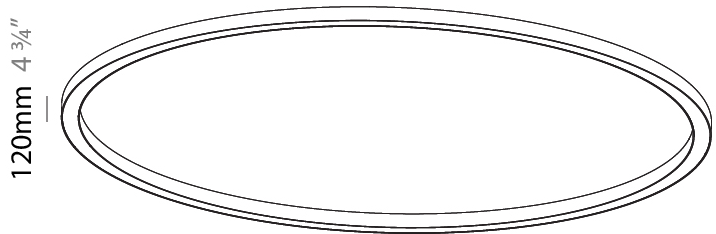

base number	LED	Color	Finishes
	Dimming	Temperature	(Diamond)

1. To build a product code in our configurator select the specify button on the base model # product page
2. To build a manual product code on this datasheet choose from the options listed below in blue font and add the suffix to the base model #

GENERAL

Series: Glorious
Subseries: Glorious
Brand: Prolicht
Division: Architectural
Mounting Type: Surface
Mounting Location: Ceiling

PHYSICAL

Diameter (mm): 5400
Diameter (in): 212 5/8
Height (mm): 120
Height (in): 4 3/4
Light Distribution: Direct
Weight (kg): 68
Weight (lbs): 149.6
Diffuser: PMMA - Opal
Fixture Finish: SSR / BKV / CWI / CRY / HAB / LAG / UFT / ITA / RUA / RUR / MIC / FTG / MYG / TWT / LOD / PUS / FRO / FUP / KIA / POP / BLS / SPG / MEY / GOH / GUM / CHC / COM / ABZ / JAG / OBR / MOS / ROR
Fixture Material: Aluminum

ELECTRICAL

Lamp Type: LED (Zhaga Standard)
Input Wattage (W): 280
Total Output Wattage (W): 224 / 179.2 (3500K)
Dimming: Non-Dimming / Phase Dimming (120Vac only) / 0-10V Dimming
Driver Included: Yes
Driver Location: Integrated
Driver Type: Constant Current - 120 / 277Vac
Driver Class: Class 2
Input Voltage (V): 120 - 277
Constant Current (MA): 350 / 800 (3500K)

LED

Color Temperature (°K): 3000 / 3500 / 4000
Max. Delivered Lumen (lm): 25840 / 26754 / 27300
CRI: >80 CRI
Efficiency (%): 65
Lamp Life (hrs): 50000

OPTICAL

RATINGS AND CERTIFICATIONS

Certified By: Certified for North American Standards
IP rating: IP20

Ø 5100mm 200 13/16"

Ø 5400mm 212 5/8"